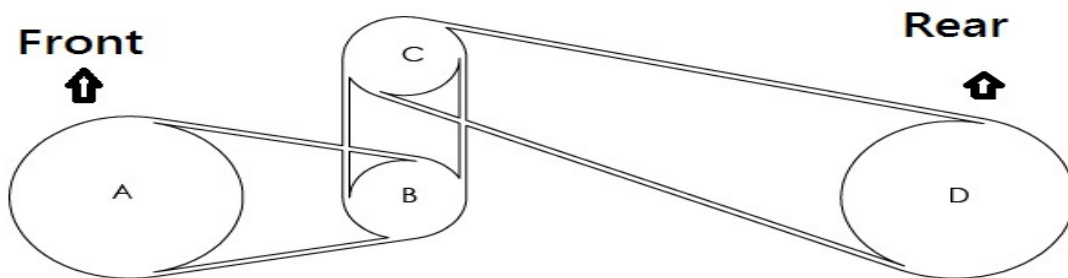

Team Magic E4D MF Counter Steer Ratio

A	B	C	D	Ratio %	
35T	17T	18T (Plastic Pulley)	35T (Plastic Pulley)	0.5	
35T	17T	18T (Plastic Pulley)	32T (Alum. Pulley)	15	Option
35T	17T	18T (Plastic Pulley)	28T (Alum. Pulley)	32	Option
35T	17T	28T (Plastic Pulley)	35T (Plastic Pulley)	64	
35T	17T	28T (Plastic Pulley)	32T (Alum. Pulley)	80	Option
35T	17T	28T (Plastic Pulley)	28T (Alum. Pulley)	100	Option